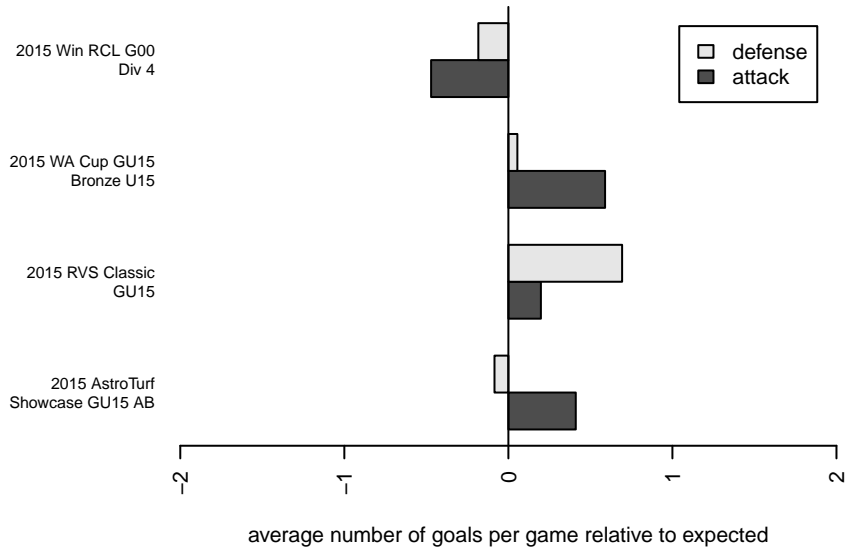

RV Slammers White G00

Rainier Valley Slammers
 Auburn, WA
 G00 total strength=1136
 attack=2.41 defense=4.26
 fall league = Win RCL G00 Div 4
 notes= Haggett 2013

alt names used:
 RVS G00 White B (309209013)
 RVS GU15 White
 RVS G00 White
 RVS G00 White B (309209013)
 RAINIER VALLEY SLAMMERS ()

Venues played:
 2015 RVS Classic GU15
 2015 AstroTurf Showcase GU15 AB
 2015 Win RCL G00 Div 4
 2015 WA Cup GU15 Bronze U15

RV Slammers White G00
 Dots are actual minus expected GF (blue circles) and GA (red triangles).
 Blue line is smoothed change in attack strength. Red is smoothed change in defense strength.

**attack and defense variance (black dot)
relative to other teams
and top 10 in region**

**attack and defense rating
relative to others at age
and all opponents in last 13 months**

Performance relative to 13 month average