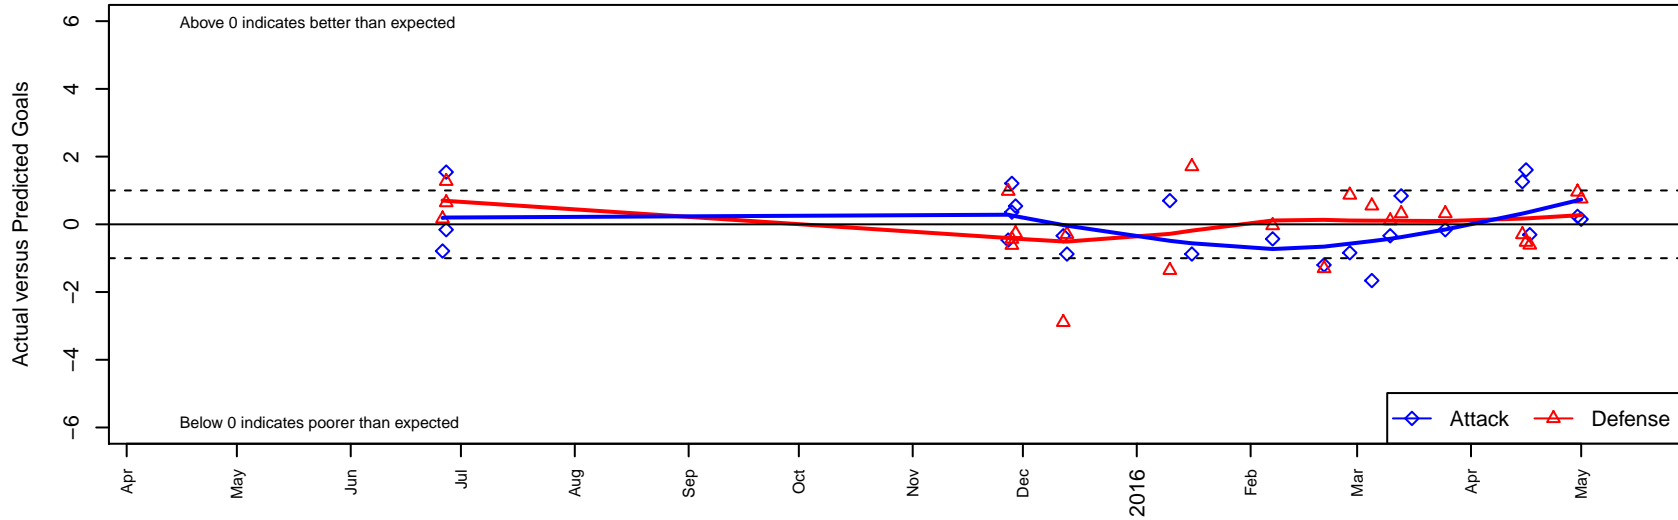

RV Slammers White G00

Rainier Valley Slammers
 Auburn, WA
 G00 total strength=1136
 attack=2.41 defense=4.26
 fall league = Win RCL G00 Div 4
 notes= Haggett 2013

alt names used:
 RVS G00 White B (309209013)
 RVS GU15 White
 RVS G00 White
 RVS G00 White B (309209013)
 RAINIER VALLEY SLAMMERS ()

Venues played:
 2015 RVS Classic GU15
 2015 AstroTurf Showcase GU15 AB
 2015 Win RCL G00 Div 4
 2015 WA Cup GU15 Bronze U15

RV Slammers White G00
 Dots are actual minus expected GF (blue circles) and GA (red triangles).
 Blue line is smoothed change in attack strength. Red is smoothed change in defense strength.

**attack and defense variance (black dot)
relative to other teams
and top 10 in region**

**attack and defense rating
relative to others at age
and all opponents in last 13 months**

Performance relative to 13 month average