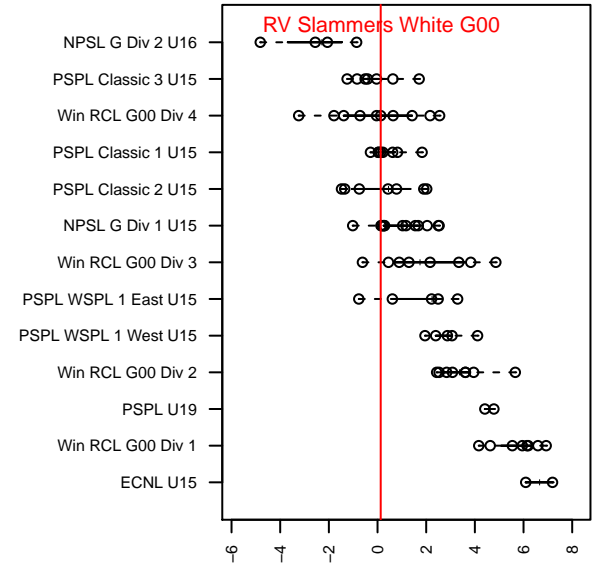

RV Slammers White G00

Rainier Valley Slammers
 Auburn, WA
 G00 total strength=1136
 attack=2.41 defense=4.26
 fall league = Win RCL G00 Div 4
 notes= Haggett 2013

alt names used:
 RVS G00 White B (309209013)
 RVS GU15 White
 RVS G00 White
 RVS G00 White B (309209013)
 RAINIER VALLEY SLAMMERS ()

Venues played:
 2015 RVS Classic GU15
 2015 AstroTurf Showcase GU15 AB
 2015 Win RCL G00 Div 4
 2015 WA Cup GU15 Bronze U15

RV Slammers White G00
 Dots are actual minus expected GF (blue circles) and GA (red triangles).
 Blue line is smoothed change in attack strength. Red is smoothed change in defense strength.

**attack and defense variance (black dot)
relative to other teams
and top 10 in region**

**attack and defense rating
relative to others at age
and all opponents in last 13 months**

Performance relative to 13 month average